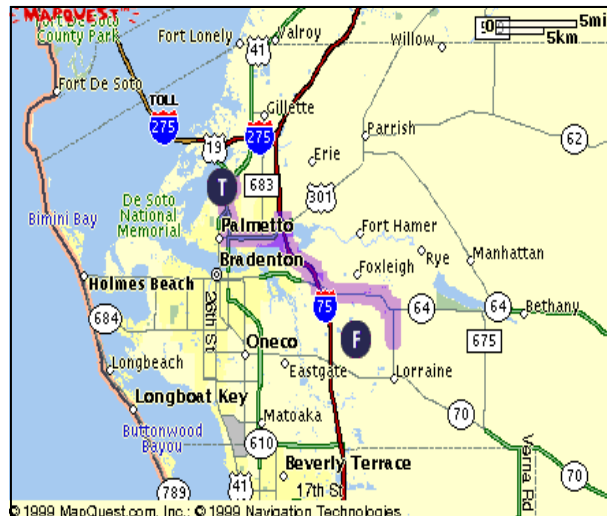

The Rotary Club of Palmetto Florida

Rotary Guest Speaker Information

The Rotary Club of Palmetto meets every Tuesday at Noon at the Bradenton Yacht Club located at 4397 Sned Island Road in Palmetto. (See Below for Directions)

Directions to the Bradenton Yacht Club

From the north, take I-275 south over the skyway bridge to U.S. 41. Take exit #2 then south on Business 41 to Palmetto. Turn west at Tenth Street (Sned Island Rd), about 3 miles to the humpback bridge. Our Club is immediately on the left.